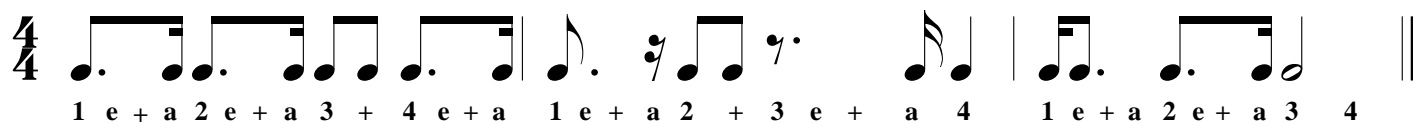

Dotted Eighth Notes and Rests

The rhythmic value of a **dotted eighth note** is three-fourths of a beat. It is equivalent to an eighth note tied to a sixteenth note.

A **dotted eighth note** () = 3/4 beat

A **dotted eighth rest** () = 3/4 beat

1. Clap the rhythm while counting out loud.

2. Write the count below the notes and then clap the rhythm while counting out loud.

3. Write the count below the notes and then clap the rhythm while counting out loud.