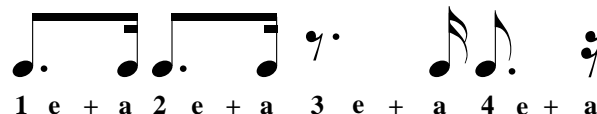

Dotted Eighth Notes and Rests

The rhythmic value of a **dotted eighth note** is three-fourths of a beat. It is equivalent to an eighth note tied to a sixteenth note.

A **dotted eighth note** () = 3/4 beat

A **dotted eighth rest** () = 3/4 beat

1. Clap the rhythm while counting out loud.

2. Write the count below the notes and then clap the rhythm while counting out loud.

3. Write the count below the notes and then clap the rhythm while counting out loud.